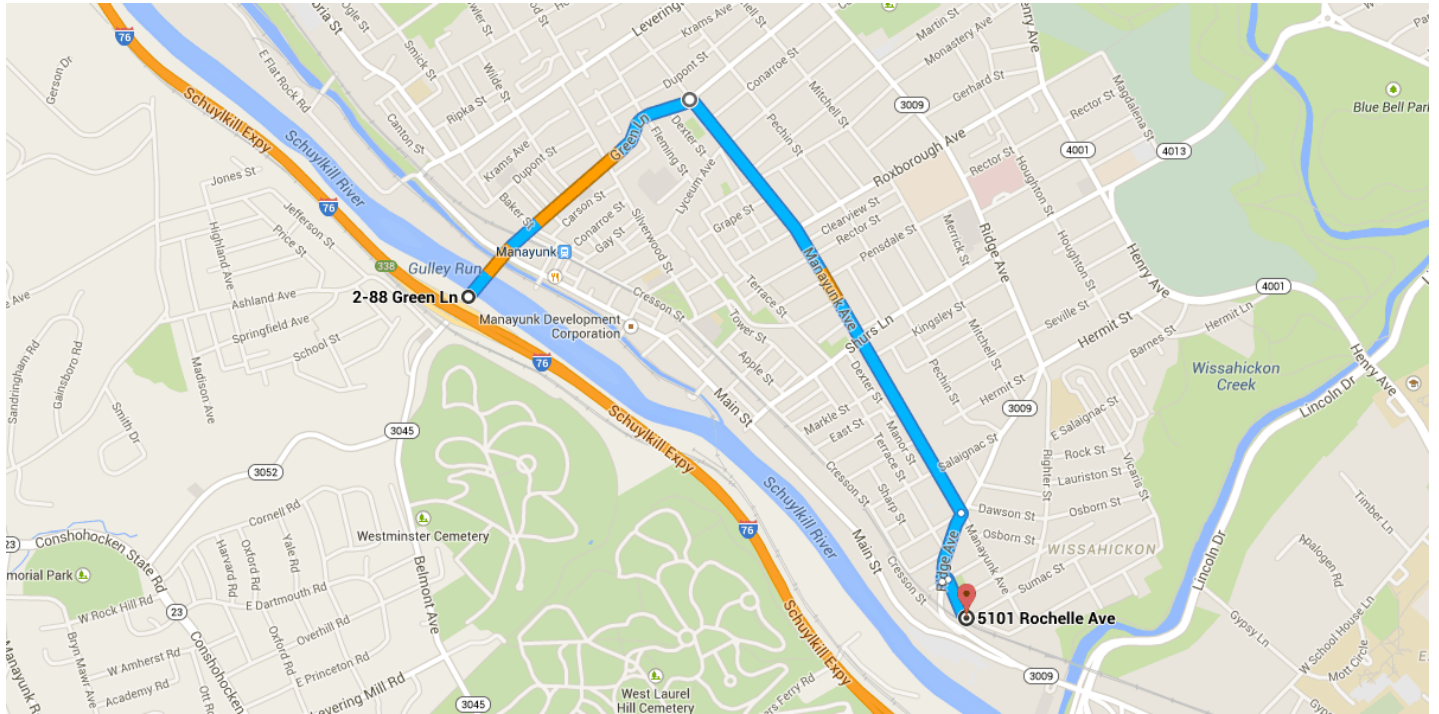

Directions from 2-88 Green Ln to 5101 Rochelle Ave

○ 2-88 Green Ln

Philadelphia, PA

1. Head **northeast** on **Green Ln** toward **Main St**

↑ _____ 0.6 mi

2. Turn **right** onto **Manayunk Ave**

↘ _____ 1.0 mi

3. Turn **right** onto **Ridge Ave**

↘ _____ 0.1 mi

4. Turn **left** onto **Osborn St**

↙ _____ 66 ft

5. Take the 1st **right** onto **Rochelle Ave**

↘ _____ 449 ft

◎ 5101 Rochelle Ave

Philadelphia, PA 19128

These directions are for planning purposes only. You may find that construction projects, traffic, weather, or other events may cause conditions to differ from the map results, and you should plan your route accordingly. You must obey all signs or notices regarding your route.