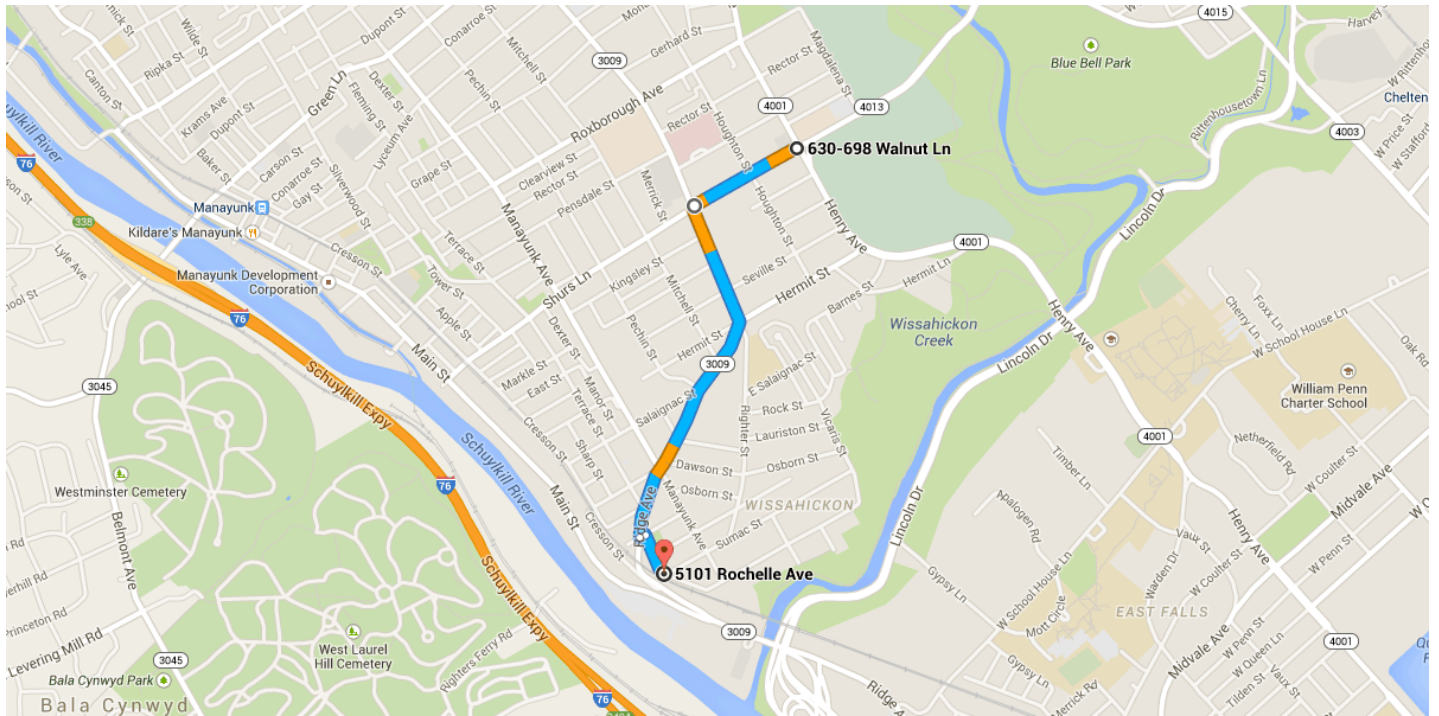

Directions from 630-698 Walnut Ln to 5101 Rochelle Ave

○ 630-698 Walnut Ln

Philadelphia, PA 19128

1. Head southwest on Walnut Ln toward Houghton St

↑ _____ 0.2 mi

2. Take the 2nd left onto Ridge Ave

↶ _____ 0.7 mi

3. Turn left onto Osborn St

↶ _____ 66 ft

4. Take the 1st right onto Rochelle Ave

↷ _____ 449 ft

◎ 5101 Rochelle Ave

Philadelphia, PA 19128

These directions are for planning purposes only. You may find that construction projects, traffic, weather, or other events may cause conditions to differ from the map results, and you should plan your route accordingly. You must obey all signs or notices regarding your route.